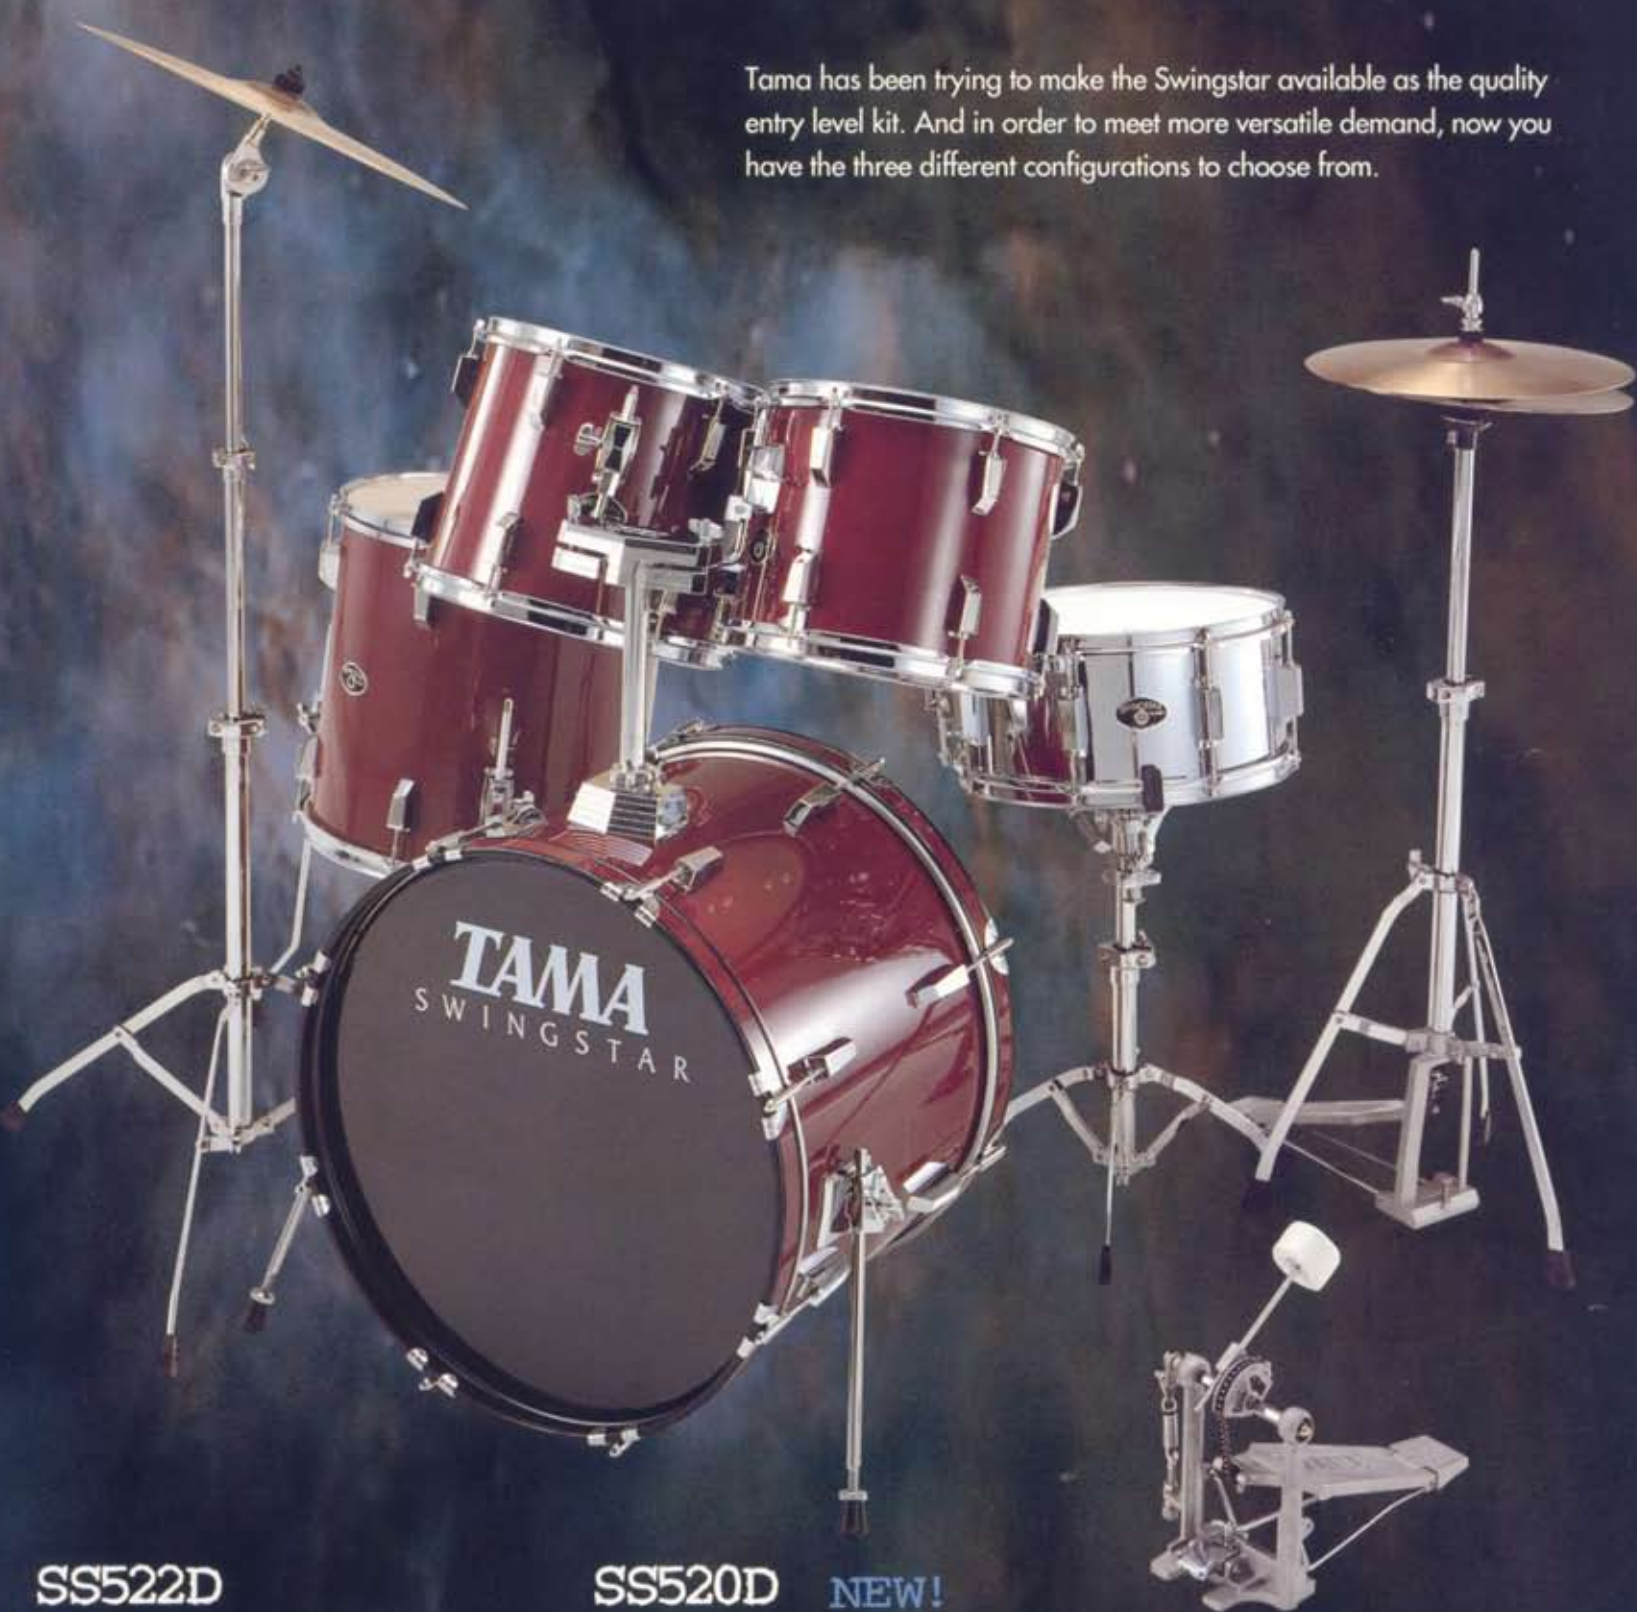

SWINGSTAR

Tama has been trying to make the Swingstar available as the quality entry level kit. And in order to meet more versatile demand, now you have the three different configurations to choose from.

SS522D

SS522D is the very basic, featuring 22 inch bass drum, two toms and one floor tom.

16" X 22" BASS DRUM
10" X 12" TOM TOM
11" X 13" TOM TOM
16" X 16" FLOOR TOM
6-1/2" X 14" SNARE DRUM
DOUBLE TOM HOLDER
CYMBAL STAND
HI-HAT STAND
SNARE STAND
DRUM PEDAL

SS520D **NEW!**

SS520D features one size smaller drums than the SS522D. Not only being convenient for transportation, but also it is a choice for Jazz players.

16" X 20" BASS DRUM
8" X 10" TOM TOM
10" X 12" TOM TOM
14" X 14" FLOOR TOM
5-1/2" X 14" SNARE DRUM
DOUBLE TOM HOLDER
CYMBAL STAND
HI-HAT STAND
SNARE STAND
DRUM PEDAL

TAMA

©Copyright 1998 DEC98196 Printed in Japan
All specifications subject to change without notice.

SWINGSTAR

So called "Fusion Set", has now become another basic set-up among intermediate - professional players. 10 & 12 inch tom toms with another 14 inch suspended tom provide easier pitch definition and flexibility in setting up.